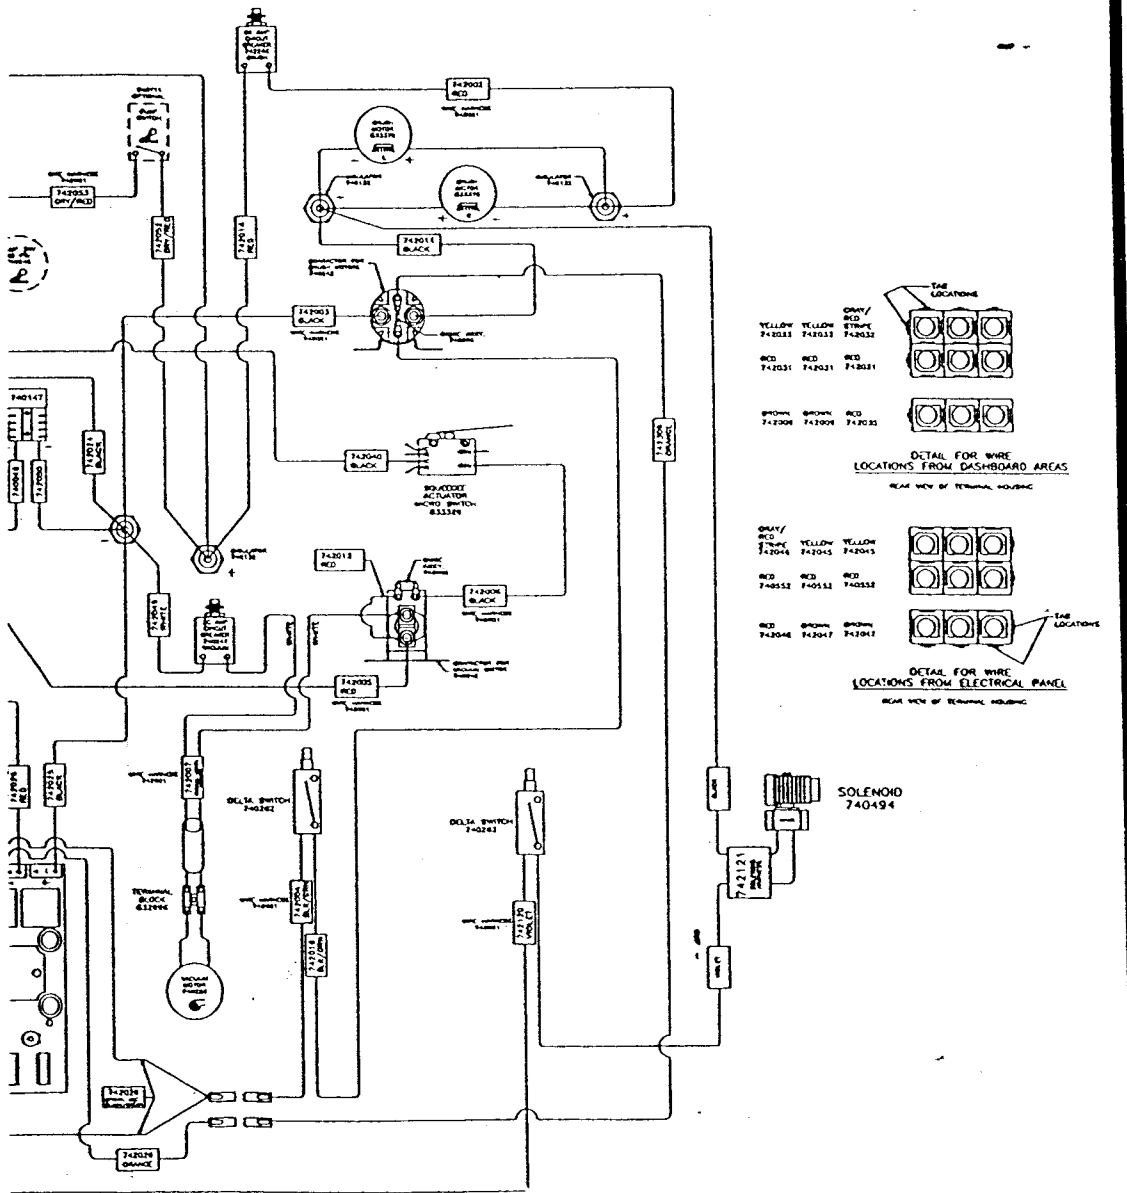

320 w/ REVERSE SWITCH
Chain Drive SEPERATE

A-1 (Set)

SPEED CONTROL
BOARD
740 803

WIRING DIAGRAM STAI

320 w/ Separate Reverse Switch A-2

Set 2

AM STANDARD MODEL

DETAIL FOR WIRE LOCATIONS FROM DASHBOARD AREAS
REAR VIEW OF TERMINAL HOUSING

DETAIL FOR WIRE LOCATIONS FROM ELECTRICAL PANEL
REAR VIEW OF TERMINAL HOUSING

SOLENOID
740494