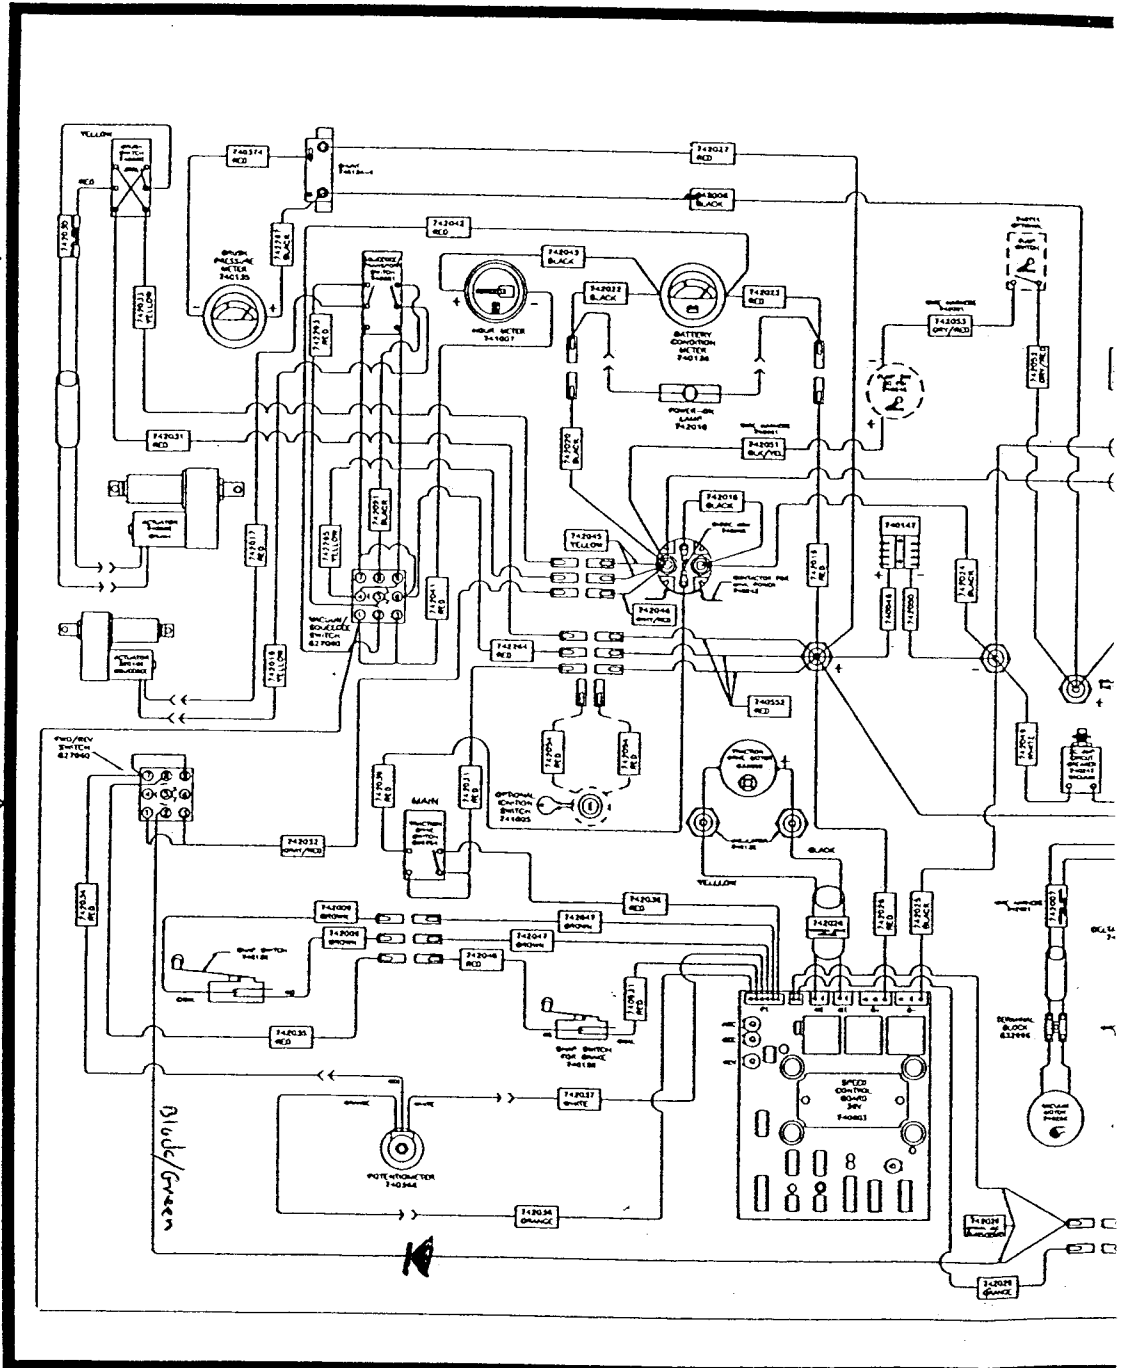

320 w/ REVERSE SWITCH
Chain Drive SEPERATE

A-1 (Set)

SPEED CONTROL
BOARD
740 803

WIRING DIAGRAM STAI

320 w/ Separate Reverse Switch A-2

Set 2

AM STANDARD MODEL

DETAIL FOR WIRE LOCATIONS FROM DASHBOARD AREAS
REAR VIEW OF TERMINAL HOUSING

DETAIL FOR WIRE LOCATIONS FROM ELECTRICAL PANEL
REAR VIEW OF TERMINAL HOUSING

SOLENOID
740494