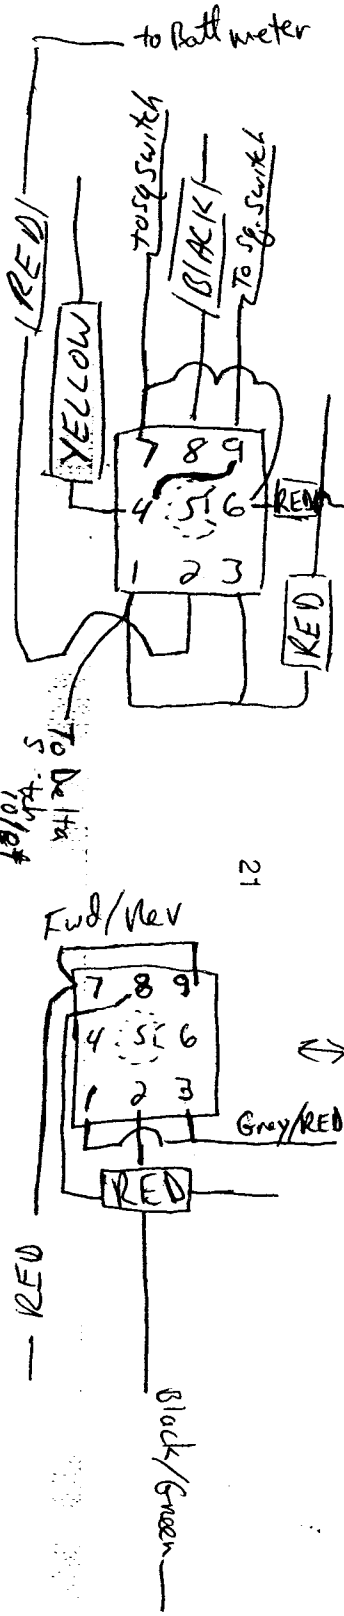

320 w/ REVERSE SWITCH
Chain Drive SEPERATE

A-1 (Set)

SPEED CONTROL
BOARD
740 803

WIRING DIAGRAM STAI

320 w/ Separate Reverse Switch A-2

Set 2

AM STANDARD MODEL

DETAIL FOR WIRE LOCATIONS FROM DASHBOARD AREAS
REAR VIEW OF TERMINAL HOUSING

DETAIL FOR WIRE LOCATIONS FROM ELECTRICAL PANEL
REAR VIEW OF TERMINAL HOUSING

SOLENOID
740494